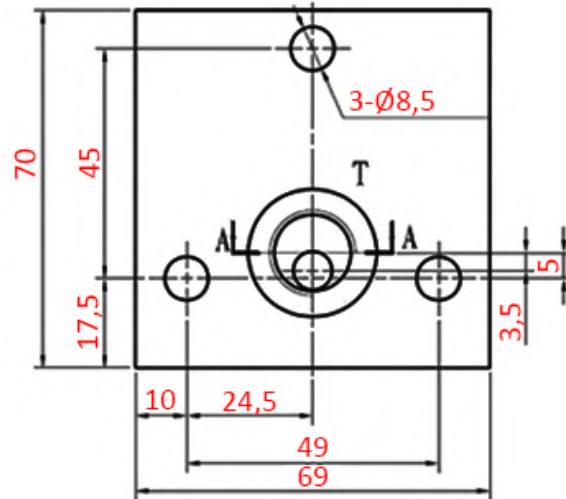

13476

[mm]

Šifra / Code		13476
Max. Pretok / Max. Flow	[l/min]	50
Max. Tlak / Max. Pressure	[bar]	250
Navoj / Thread	["]	3/8"