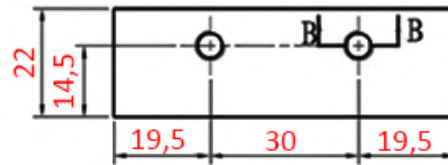

13476

[mm]

Šifra / Code		13476
Max. Pretok / Max. Flow	[l/min]	50
Max. Tlak / Max. Pressure	[bar]	250
Navoj / Thread	["]	3/8"