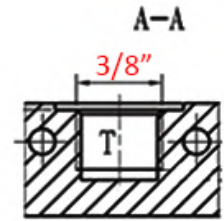

13476

[mm]

Šifra / Code		13476
Max. Pretok / Max. Flow	[l/min]	50
Max. Tlak / Max. Pressure	[bar]	250
Navoj / Thread	["]	3/8"