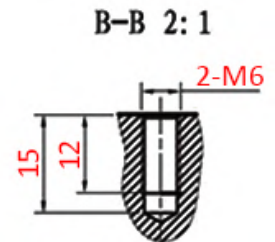

13476

[mm]

Šifra / Code		13476
Max. Pretok / Max. Flow	[l/min]	50
Max. Tlak / Max. Pressure	[bar]	250
Navoj / Thread	["]	3/8"